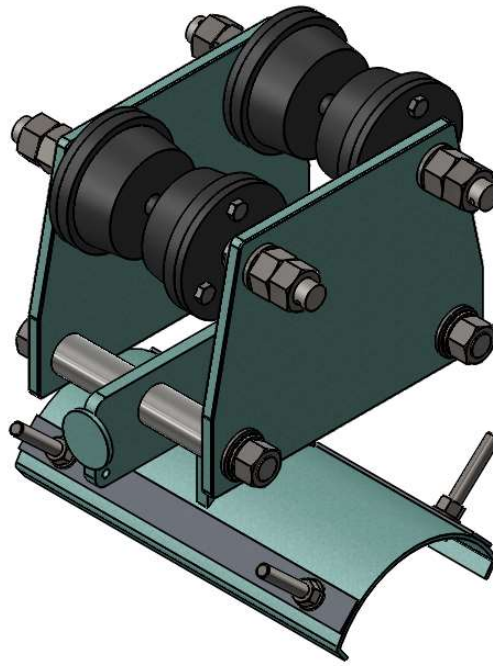

CABLE TROLLEY L

UNLESS OTHERWISE SPECIFIED:
DIMENSIONS ARE IN MILLIMETERS
SURFACE FINISH:
TOLERANCES:
LINEAR:
ANGULAR:

FINISH:

DEBURR AND
BREAK SHARP
EDGES

DO NOT SCALE DRAWING

REVISION

Speedage Engineers (India) Pvt. Ltd.

	NAME	SIGNATURE	DATE	CONTACT
DRAWN	Himanshu Tiwari			
CHK'D				
APPV'D	J.A. Raichandani			9810173991
MFG				

TITLE:

Cable Trolley L

Q.A

MATERIAL:

DWG NO.

THIS DRAWING IS THE PROPERTY OF **SPEEDAGE ENGINEERS (INDIA) PVT. LTD.** & MUST NEITHER BE COPIED NOR BE MADE KNOWN TO ANY OTHER PARTY WITHOUT THEIR PRIOR WRITTEN CONSENT.

WEIGHT:

SCALE: 1:5

SHEET 1 OF 1

A4