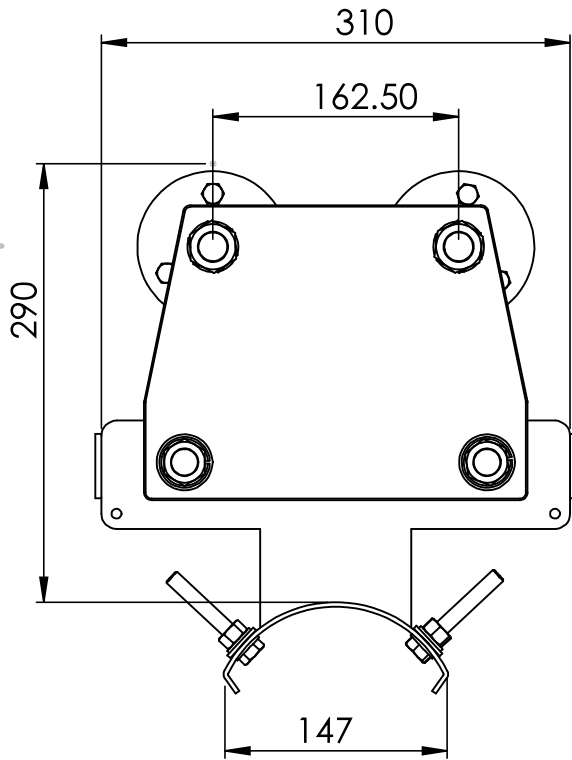

CABLE TROLLEY L

UNLESS OTHERWISE SPECIFIED:
DIMENSIONS ARE IN MILLIMETERS
SURFACE FINISH:
TOLERANCES:
LINEAR:
ANGULAR:

FINISH:

DEBURR AND
BREAK SHARP
EDGES

DO NOT SCALE DRAWING

REVISION

Speedage Engineers (India) Pvt. Ltd.

	NAME	SIGNATURE	DATE	CONTACT
DRAWN	Himanshu Tiwari			
CHK'D				
APPV'D	J.A. Raichandani			9810173991
MFG				

TITLE:

Cable Trolley L

Q.A

MATERIAL:

DWG NO.

THIS DRAWING IS THE PROPERTY OF **SPEEDAGE ENGINEERS (INDIA) PVT. LTD.** & MUST NEITHER BE COPIED NOR BE MADE KNOWN TO ANY OTHER PARTY WITHOUT THEIR PRIOR WRITTEN CONSENT.

WEIGHT:

SCALE: 1:5

SHEET 1 OF 1

A4