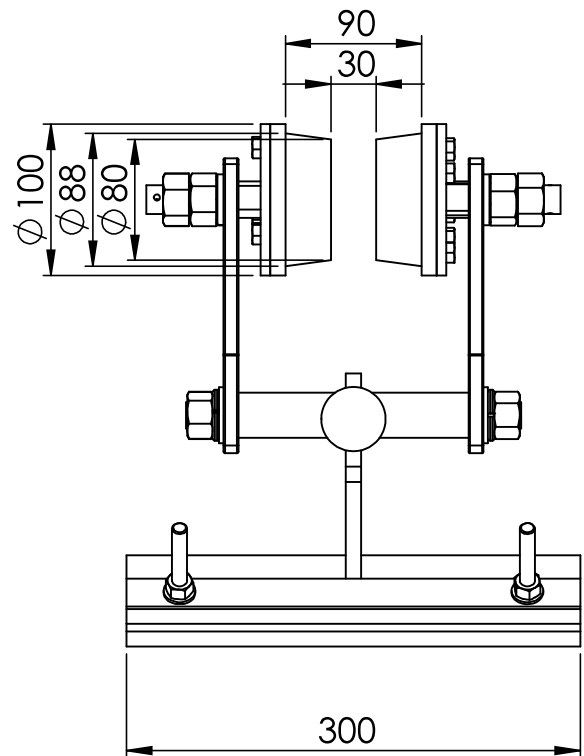

CABLE TROLLEY L

UNLESS OTHERWISE SPECIFIED:
DIMENSIONS ARE IN MILLIMETERS
SURFACE FINISH:
TOLERANCES:
LINEAR:
ANGULAR:

FINISH:

DEBURR AND
BREAK SHARP
EDGES

DO NOT SCALE DRAWING

REVISION

Speedage Engineers (India) Pvt. Ltd.

	NAME	SIGNATURE	DATE	CONTACT
DRAWN	Himanshu Tiwari			
CHK'D				
APPV'D	J.A. Raichandani			9810173991
MFG				

TITLE:

Cable Trolley L

Q.A

MATERIAL:

DWG NO.

THIS DRAWING IS THE PROPERTY OF **SPEEDAGE ENGINEERS (INDIA) PVT. LTD.** & MUST NEITHER BE COPIED NOR BE MADE KNOWN TO ANY OTHER PARTY WITHOUT THEIR PRIOR WRITTEN CONSENT.

WEIGHT:

SCALE: 1:5

SHEET 1 OF 1

A4